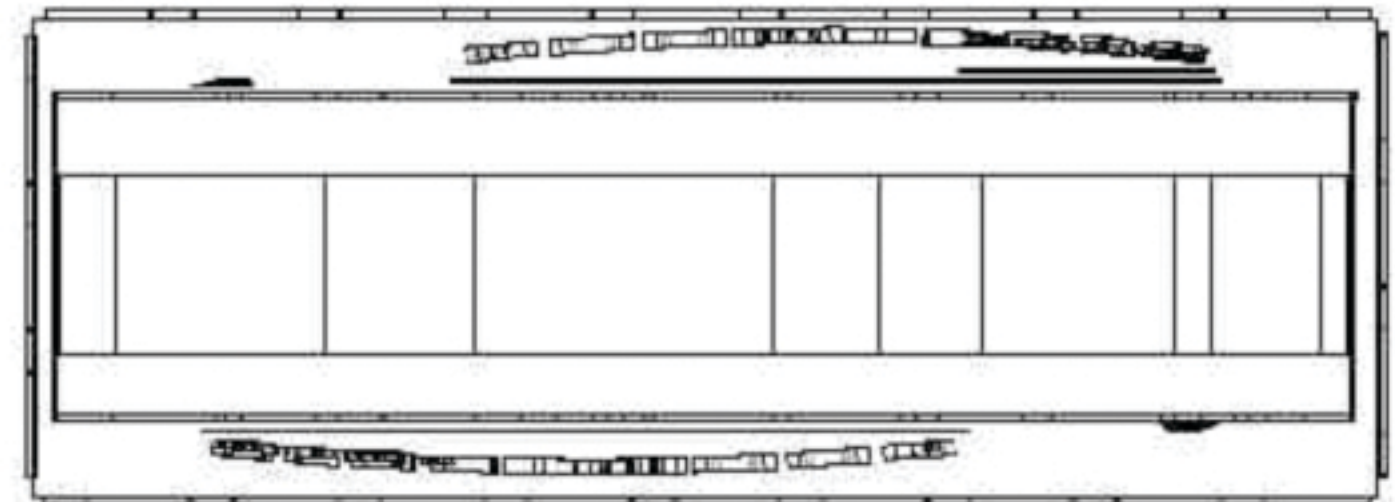

Rendered Night View

Shaping Gateway Identity

Fleetwood Town Centre

The character, materials and intentions of my proposal...

My intention of getting the attention of people on the move promotes spotlight. In browsing the immediate field of focus, we are impressed in recognition of powerful, non-verbal visual communication. With limited lighting, images and movement project information. This proposal of shaping an identity upon arrival involves an upgrade. A tall darkly concrete base overlaid with black granite tile. Built in a dazzling array of inlayed lights placed inconspicuously and configured to triangular shapes in migrating color tones. Above is a light colored backdrop of city profile made of thick aluminum sheets. Place in strategically are black projecting letters with a neon backlit of Welcome to Fleetwood. On the opposite side we could change the wording to a farewell saying... like "see you soon!" Perhaps the logo of 'Terasen Gas' maybe used as a prominent icon of the community beside the welcome to Fleetwood sign. Behind the city outline is perched another profile of the famous Mount Baker making itself known from a distance. At night, the sign becomes more alive with its size and shape. Main source of lighting service is solar power energy technology with a conventional backup system for off time.

3D View

Front View

Plan View

NOTE:

Base size is 16 ft. wide, 6 ft deep and 6 ft high.

Town Profile is 15 ft wide, 3 ft deep and 4ft. high above top of base.

Mountain Profile is 14ft wide, 12 in. deep and 6ft high above top of base.

Total height is 12 feet above finish grade.